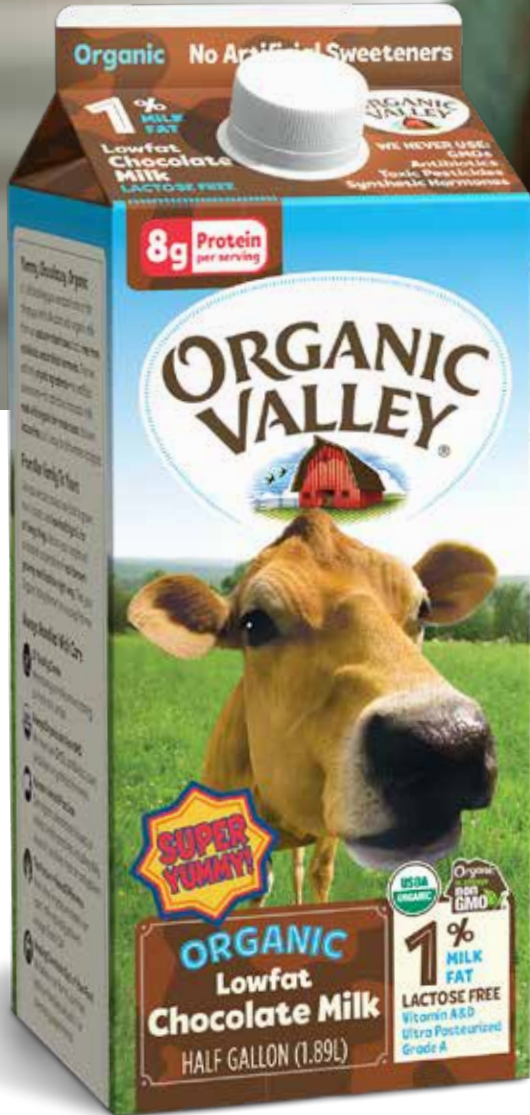

Chocolate Milk

Lowfat Lactose Free

Kid-preferred taste with no artificial sweeteners!♦

- New improved taste made with only real, organic ingredients.
- Lactose Free Dairy Category is growing +13% over latest 12 weeks.*
- 10% of organic moms have adopted a lactose-free diet in the household.**
- Lactose intolerance in kids growing at 24% annually.***
- Always organic. We never use antibiotics, synthetic hormones, toxic pesticides, or GMOs.

♦ FONA sensory panel of 62 kids.

* SPINS MULO & Natural wk end 01.23.22

** Numerator Psychographic Profile of Organic Mom L52wk end 01.31.22

*** MilkPep 2020

Kids LOVE Chocolate Milk

LOWFAT 1% CHOCOLATE MILK, LACTOSE FREE

Ultra Pasteurized/Lactose Free

Nutrition Facts

8 servings per container	
Serving size 1 cup (240 mL)	
Amount per serving	
Calories	150
	% Daily Value*
Total Fat 2.5g	3%
Saturated Fat 1.5g	8%
Trans Fat 0g	
Polyunsaturated Fat 0g	
Monounsaturated Fat 1g	
Cholesterol 10mg	3%
Sodium 200mg	9%
Total Carbohydrate 22g	8%
Dietary Fiber 0g	0%
Total Sugars 21g	
Includes 10g Added Sugars	20%
Protein 8g	17%
Vitamin D 2.6mcg	15%
Calcium 290mg	20%
Iron 0.6mg	4%
Potassium 450mg	10%
Vitamin A 180mcg	20%

*The % Daily Value tells you how much a nutrient in a serving of food contributes to a daily diet. 2,000 calories a day is used for general nutrition advice.

INGREDIENTS:

Organic Grade A Lowfat Milk, Organic Fair Trade Unrefined Cane Sugar, Organic Fair Trade Cocoa (produced with Alkali), Salt, Organic Natural Flavor, Gellan Gum, Vitamin A Palmitate, Vitamin D3.